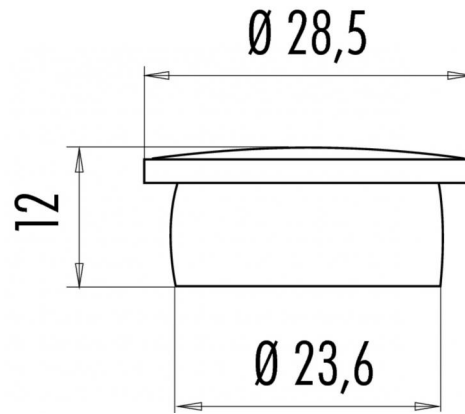

Product 623: Protection cap for cable connector, IP40
Area M23 Power

Article number 08 1203 000 000

Date: 2015-06-04 - Page 1 of 1

Illustration

Scale drawing

Matching products

Cable plug connector, cable outlet 6 - 10 mm

Cable plug connector, shieldable, cable outlet 6 - 10 mm, (earthing sleeves with seals must be ordered separately)

Male angled connector, cable outlet 6 - 10 mm

Female cable connector, cable outlet 6 - 10 mm

Female cable connector, shieldable, cable outlet 6 - 10 mm, (earthing sleeves with seals must be ordered separately)

Female angled connector, cable outlet 6 - 10 mm