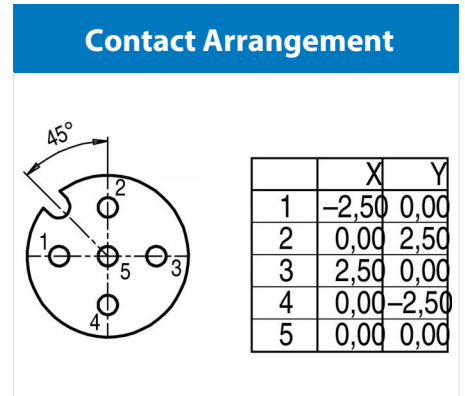

Product	Contacts: 5, Female angled connector, shieldable, screw terminal connection, static ring version, with UL approval	Area	M12-A Series 713
Pole	5	Article number	99 1436 822 05

You can find the item description on the next page.

Technical data

Common values

Connector Design	Female angled connector
Connector locking system	screw
Termination	Screwing
Wire gauge (mm)	0.75 mm ²
Wire gauge (AWG)	18
Cable outlet	6 - 8 mm
Upper temperature	85 °C
Lower temperature	-40 °C