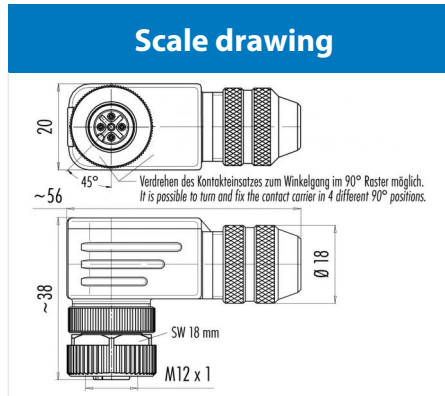

Product	Contacts: 5, Female angled connector, shieldable, screw terminal connection, static ring version, with UL approval	Area	M12-A Series 713
Pole	5	Article number	99 1436 822 05

You can find the item description on the next page.

Technical data

Common values

Connector Design	Female angled connector
Connector locking system	screw
Termination	Screwing
Wire gauge (mm)	0.75 mm ²
Wire gauge (AWG)	18
Cable outlet	6 - 8 mm
Upper temperature	85 °C
Lower temperature	-40 °C