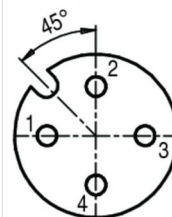

Product **Polzahl 4: Kabeldose, Outdoor, Schraubklemmanschluss**
 Area **M12-A Series 713**
 Article number **99 0430 682 04**

Illustration

Scale drawing

Contact Arrangement

	X	Y
1	-2,50	0,00
2	0,00	2,50
3	2,50	0,00
4	0,00	-2,50

Technical data

General features

Connector Design	Cable socket
Connector locking system	bolted
Termination	screw
Wire gauge (mm)	max. 0,75 mm ²
Wire gauge (AWG)	max. 20
Cable outlet	4 - 6,5mm
Upper temperature	100 °C
Lower temperature	-40 °C