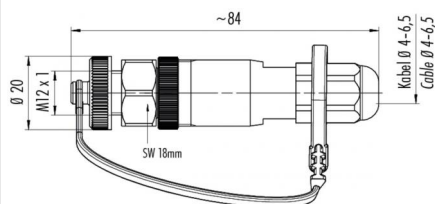

Product **Polzahl 4: Kabeldose, Outdoor, Schraubklemmanschluss**
 Area **M12-A Series 713**
 Article number **99 0430 682 04**

Illustration

Scale drawing

Contact Arrangement

	X	Y
1	-2,50	0,00
2	0,00	2,50
3	2,50	0,00
4	0,00	-2,50

Technical data

General features

Connector Design	Cable socket
Connector locking system	bolted
Termination	screw
Wire gauge (mm)	max. 0,75 mm ²
Wire gauge (AWG)	max. 20
Cable outlet	4 - 6,5mm
Upper temperature	100 °C
Lower temperature	-40 °C