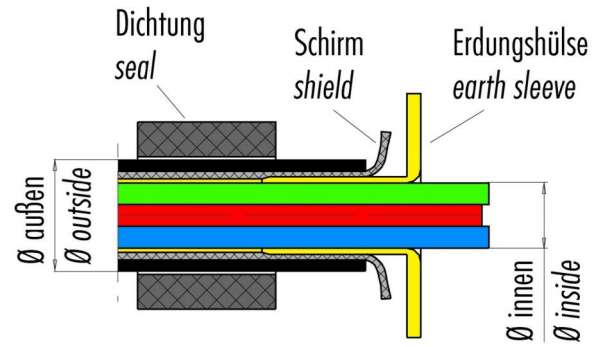

Product 623: Earthing sleeves with seal, cable diameter inner 3.8 mm, outer 7.5 mm
Area M23 Power

Article number 08 1200 075 038

Date: 2015-06-04 - Page 1 of 1

Illustration

Scale drawing

Matching products

- Cable plug connector, shieldable, cable outlet 6 - 10 mm, (earthing sleeves with seals must be ordered separately)
- Coupling plug, shieldable, cable outlet 6 - 10 mm, (earthing sleeves with seals must be ordered separately)
- Female cable connector, shieldable, cable outlet 6 - 10 mm, (earthing sleeves with seals must be ordered separately)
- Coupling socket, shieldable, cable outlet 6 - 10 mm, (earthing sleeves with seals must be ordered separately)