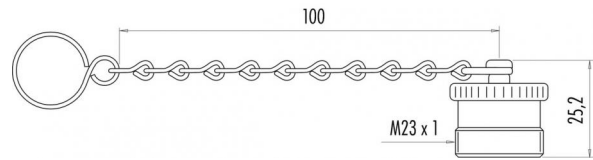

Product 623: Protection cap for cable connector, IP67
Area M23 Power

Article number 08 1201 001 001

Date: 2015-06-04 - Page 1 of 1

Illustration

Scale drawing

Matching products

- Cable plug connector, cable outlet 6 - 10 mm
- Cable plug connector, shieldable, cable outlet 6 - 10 mm, (earthing sleeves with seals must be ordered separately)
- Male angled connector, cable outlet 6 - 10 mm
- Female cable connector, cable outlet 6 - 10 mm
- Female cable connector, shieldable, cable outlet 6 - 10 mm, (earthing sleeves with seals must be ordered separately)
- Female angled connector, cable outlet 6 - 10 mm