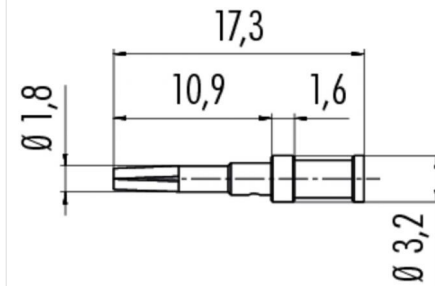

Product **Series 715: female contact (VE=100 each), 0,34 - 0,5mm<sup>2</sup>**  
Article number **61 1155 146**

## Illustration

## Scale drawing