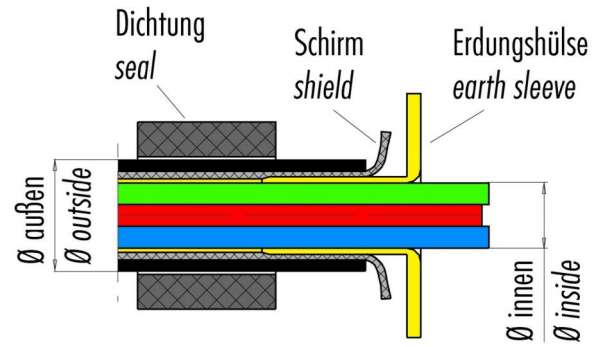

Product 623: Earthing sleeves with seal, cable diameter inner 4.1 mm, outer 7.5 mm
Area M23 Power

Article number 08 1200 075 041

Date: 2015-06-04 - Page 1 of 1

Illustration

Scale drawing

Matching products

- Cable plug connector, shieldable, cable outlet 6 - 10 mm, (earthing sleeves with seals must be ordered separately)
- Coupling plug, shieldable, cable outlet 6 - 10 mm, (earthing sleeves with seals must be ordered separately)
- Female cable connector, shieldable, cable outlet 6 - 10 mm, (earthing sleeves with seals must be ordered separately)
- Coupling socket, shieldable, cable outlet 6 - 10 mm, (earthing sleeves with seals must be ordered separately)