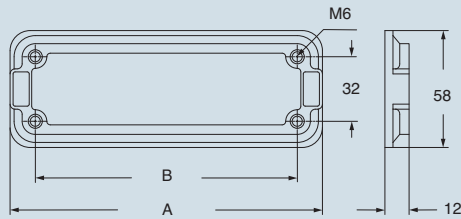

bulkhead mounting housings:	page:
size "44.27"	420-423
size "57.27"	424-427
size "77.27"	428-431
size "104.27"	432-434

frames for bulkhead mounting housings

description	part No.
size "44.27"	CG 06 FL
size "57.27"	CG 10 FL
size "77.27"	CG 16 FL
size "104.27"	CG 24 FL

dimensions in mm

CG FL

part No.	A	B
CG 06 FL	96	70
CG 10 FL	109	83
CG 16 FL	129	103
CG 24 FL	156	130

CRUS® Type 4/4X/12

dimensions shown are not binding and may be changed without notice

High protection IP68 version