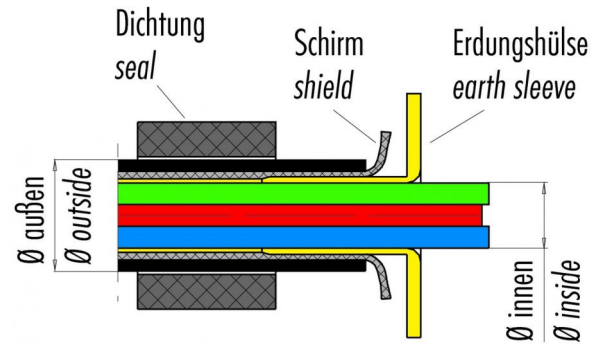

Product 623: Earthing sleeves with seal, cable diameter inner 2.5 mm, outer 4.0 mm  
Area M23 Power

Article number 08 1200 040 025

Date: 2015-06-04 - Page 1 of 1

#### Illustration

#### Scale drawing

#### Matching products

- Cable plug connector, shieldable, cable outlet 6 - 10 mm, (earthing sleeves with seals must be ordered separately)
- Coupling plug, shieldable, cable outlet 6 - 10 mm, (earthing sleeves with seals must be ordered separately)
- Female cable connector, shieldable, cable outlet 6 - 10 mm, (earthing sleeves with seals must be ordered separately)
- Coupling socket, shieldable, cable outlet 6 - 10 mm, (earthing sleeves with seals must be ordered separately)