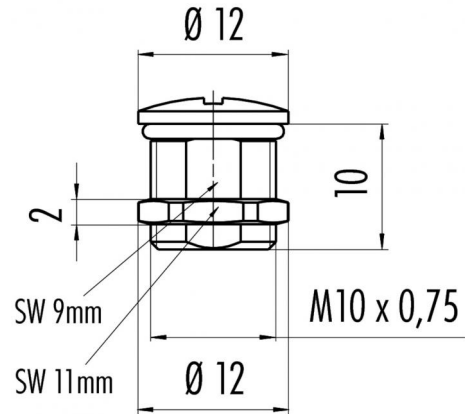

Product 768-718: Plug screw connection M10 x 0.75  
Area M8

Article number 08 3130 000 000

Date: 2015-06-04 - Page 1 of 1

Illustration

Scale drawing

Matching products

- Male panel mount connector with single wires, fixing thread, M10 x 0.75
- Female panel mount connector with single wires, fixing thread, M10 x 0.75