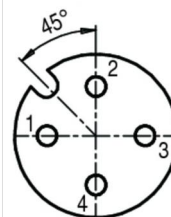

Product **Polzahl 4: Kabeldose, Outdoor, Schraubklemmanschluss**

Area **M12-A Series 713**
Article number **99 0430 684 04**

Illustration

Scale drawing

Contact Arrangement

	X	Y
1	-2,50	0,00
2	0,00	2,50
3	2,50	0,00
4	0,00	-2,50

Technical data

General features

Connector Design	Cable socket
Connector locking system	bolted
Termination	screw
Wire gauge (mm)	max. 0,75 mm ²
Wire gauge (AWG)	max. 20
Cable outlet	4 - 6,5mm
Upper temperature	100 °C
Lower temperature	-40 °C