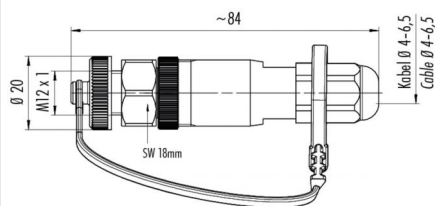

Product **Polzahl 4: Kabeldose, Outdoor, Schraubklemmanschluss**

Area **M12-A Series 713**
Article number **99 0430 684 04**

Illustration

Scale drawing

Contact Arrangement

	X	Y
1	-2,50	0,00
2	0,00	2,50
3	2,50	0,00
4	0,00	-2,50

Technical data

General features

Connector Design	Cable socket
Connector locking system	bolted
Termination	screw
Wire gauge (mm)	max. 0,75 mm ²
Wire gauge (AWG)	max. 20
Cable outlet	4 - 6,5mm
Upper temperature	100 °C
Lower temperature	-40 °C