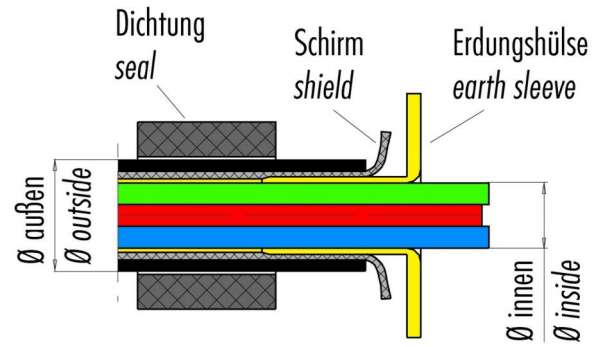

Product 623: Earthing sleeves with seal, cable diameter inner 5.5 mm, outer 7.5 mm
Area M23 Power

Article number 08 1200 075 055

Date: 2015-06-04 - Page 1 of 1

Illustration

Scale drawing

Matching products

- Cable plug connector, shieldable, cable outlet 6 - 10 mm, (earthing sleeves with seals must be ordered separately)
- Coupling plug, shieldable, cable outlet 6 - 10 mm, (earthing sleeves with seals must be ordered separately)
- Female cable connector, shieldable, cable outlet 6 - 10 mm, (earthing sleeves with seals must be ordered separately)
- Coupling socket, shieldable, cable outlet 6 - 10 mm, (earthing sleeves with seals must be ordered separately)