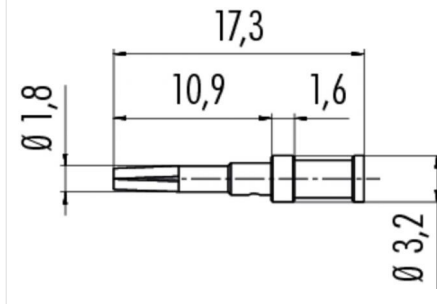

Product **Series 715: female contact (VE=100 each), 0,75 - 1,0mm²**
Article number **61 1228 146**

Illustration

Scale drawing

Matching products

Kabeldose, Crimpanschluss
Kabeldose, Crimpanschluss, schirmbar
Female angled connector, crimp termination
Female angled connector, crimp termination, shieldable