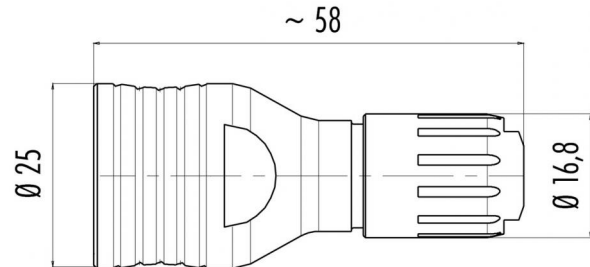

Product 440: Adaptor for cable-cable connection to attach a panel mount connector, cable outlet 4-6 mm, 6-8 mm, seals included separately Article number 08 2606 000 001
Area Push-Pull IP67

Illustration

Scale drawing

Matching products

Cable plug connector, shieldable
Female cable connector, shieldable