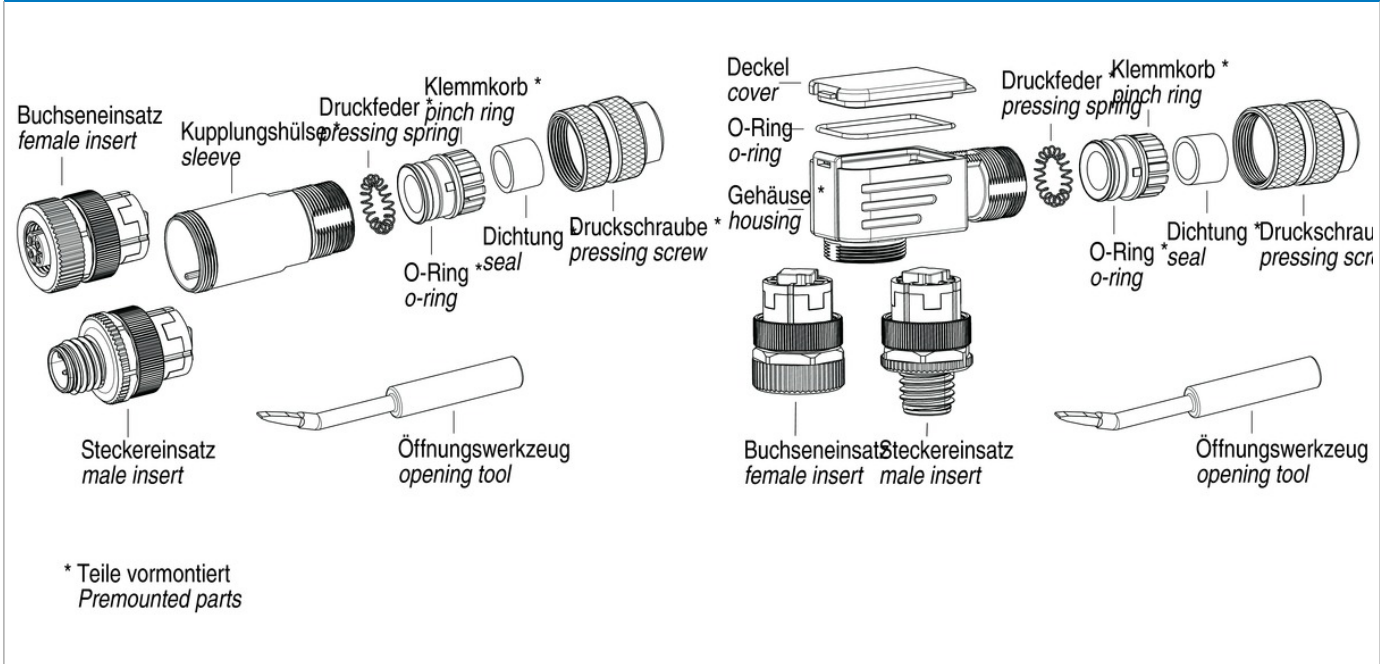

Product	Contacts 5: Cable outlet 5-8 mm, cable plug connector, shieldable, wire clamp connection, iris type spring	Area	M12-A Series 713
Pole	5	Article number	99 1539 814 05

Item description