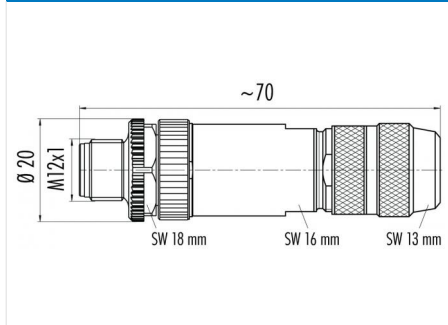

| | | | |
|---------|---|----------------|-------------------------|
| Product | Contacts 5: Cable outlet 5-8 mm, cable plug connector, shieldable, wire clamp connection, iris type spring | Area | M12-A Series 713 |
| Pole | 5 | Article number | 99 1539 814 05 |

Illustration

Scale drawing

Contact Arrangement

| | X | Y |
|---|-------|-------|
| 1 | 2,50 | 0,00 |
| 2 | 0,00 | 2,50 |
| 3 | -2,50 | 0,00 |
| 4 | 0,00 | -2,50 |
| 5 | 0,00 | 0,00 |

Attenuation characteristic

You can find the item description and assembly instruction on the next page.

Technical data

Common values

| | |
|--------------------------|----------------------|
| Connector Design | Cable plug connector |
| Connector locking system | screw |
| Termination | Wire tension spring |
| Wire gauge (mm) | 0.50 mm ² |
| Wire gauge (AWG) | 20 |
| Cable outlet | 5 - 8 mm |
| Upper temperature | 85 °C |
| Lower temperature | -40 °C |

Electrical values

| | |
|-----------------------|---------------------|
| Rated voltage | 125 V |
| Rated impulse voltage | 1500 V |
| Pollution degree | 3 |
| Overtoltage category | II |
| Material group | III |
| Rated current (40°C) | 4 A |
| Volume resistivity | ≤ 3 mΩ |
| EMV compliance | nicht geschirmt |
| Degree of protection | IP67 |
| Mechanical operation | > 100 mating cycles |