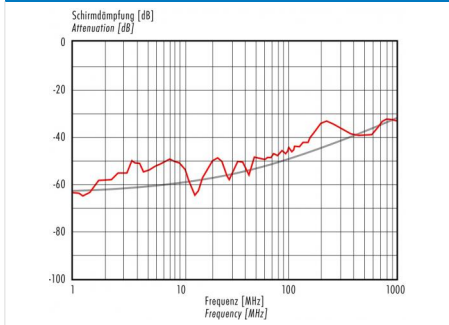

Illustration

Scale drawing

Contact Arrangement

| | X | Y |
|---|-------|-------|
| 1 | 2,50 | 0,00 |
| 2 | 0,00 | 2,50 |
| 3 | -2,50 | 0,00 |
| 4 | 0,00 | -2,50 |
| 5 | 0,00 | 0,00 |

Attenuation characteristic

Electrical values

| | |
|-----------------------|---------------------|
| Rated voltage | 125 V |
| Rated impulse voltage | 1500 V |
| Pollution degree | 3 |
| Overtoltage category | II |
| Material group | III |
| Rated current (40°C) | 4 A |
| Volume resistivity | ≤ 3 mΩ |
| EMV compliance | nicht geschirmt |
| Degree of protection | IP67 |
| Mechanical operation | > 100 mating cycles |