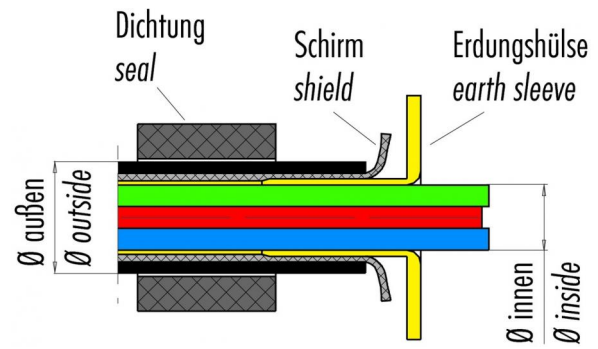

Product 623: Earthing sleeves with seal, cable diameter inner 5.2 mm, outer 8.5 mm
Area M23 Power

Article number 08 1200 085 052

Date: 2015-06-04 - Page 1 of 1

Illustration

Scale drawing

Matching products

- Cable plug connector, shieldable, cable outlet 6 - 10 mm, (earthing sleeves with seals must be ordered separately)
- Coupling plug, shieldable, cable outlet 6 - 10 mm, (earthing sleeves with seals must be ordered separately)
- Female cable connector, shieldable, cable outlet 6 - 10 mm, (earthing sleeves with seals must be ordered separately)
- Coupling socket, shieldable, cable outlet 6 - 10 mm, (earthing sleeves with seals must be ordered separately)