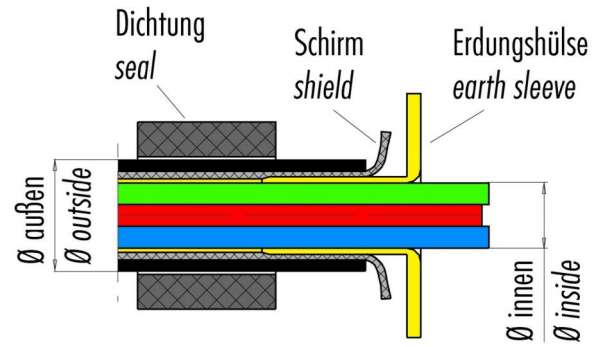

Product 623: Earthing sleeves with seal, cable diameter inner 3.2 mm, outer 5.0 mm
Area M23 Power

Article number 08 1200 050 032

Date: 2015-06-04 - Page 1 of 1

Illustration

Scale drawing

Matching products

- Cable plug connector, shieldable, cable outlet 6 - 10 mm, (earthing sleeves with seals must be ordered separately)
- Coupling plug, shieldable, cable outlet 6 - 10 mm, (earthing sleeves with seals must be ordered separately)
- Female cable connector, shieldable, cable outlet 6 - 10 mm, (earthing sleeves with seals must be ordered separately)
- Coupling socket, shieldable, cable outlet 6 - 10 mm, (earthing sleeves with seals must be ordered separately)