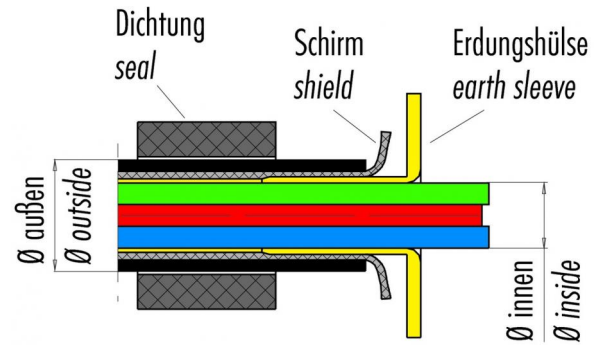

Product 623: Earthing sleeves with seal, cable diameter inner 5.5 mm, outer 8.5 mm
Area M23 Power

Article number 08 1200 085 055

Date: 2015-06-04 - Page 1 of 1

Illustration

Scale drawing

Matching products

- Cable plug connector, shieldable, cable outlet 6 - 10 mm, (earthing sleeves with seals must be ordered separately)
- Coupling plug, shieldable, cable outlet 6 - 10 mm, (earthing sleeves with seals must be ordered separately)
- Female cable connector, shieldable, cable outlet 6 - 10 mm, (earthing sleeves with seals must be ordered separately)
- Coupling socket, shieldable, cable outlet 6 - 10 mm, (earthing sleeves with seals must be ordered separately)