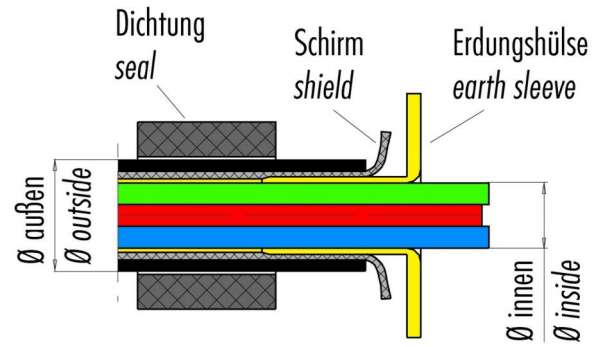

Product 623: Earthing sleeves with seal, cable diameter inner 3.6 mm, outer 6.0 mm
Area M23 Power

Article number 08 1200 060 036

Date: 2015-06-04 - Page 1 of 1

Illustration

Scale drawing

Matching products

- Cable plug connector, shieldable, cable outlet 6 - 10 mm, (earthing sleeves with seals must be ordered separately)
- Coupling plug, shieldable, cable outlet 6 - 10 mm, (earthing sleeves with seals must be ordered separately)
- Female cable connector, shieldable, cable outlet 6 - 10 mm, (earthing sleeves with seals must be ordered separately)
- Coupling socket, shieldable, cable outlet 6 - 10 mm, (earthing sleeves with seals must be ordered separately)