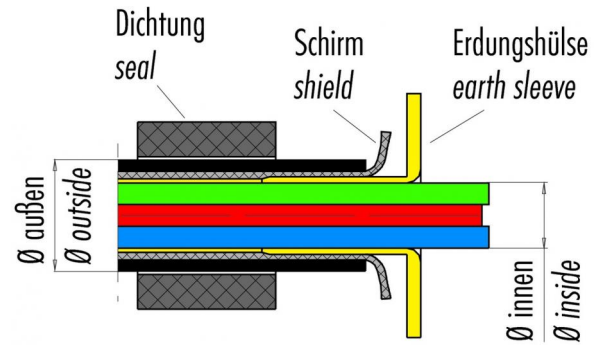

Product 623: Earthing sleeves with seal, cable diameter inner 6.2 mm, outer 10.0 mm
Area M23 Power

Article number 08 1200 100 062

Date: 2015-06-04 - Page 1 of 1

Illustration

Scale drawing

Matching products

- Cable plug connector, shieldable, cable outlet 6 - 10 mm, (earthing sleeves with seals must be ordered separately)
- Coupling plug, shieldable, cable outlet 6 - 10 mm, (earthing sleeves with seals must be ordered separately)
- Female cable connector, shieldable, cable outlet 6 - 10 mm, (earthing sleeves with seals must be ordered separately)
- Coupling socket, shieldable, cable outlet 6 - 10 mm, (earthing sleeves with seals must be ordered separately)