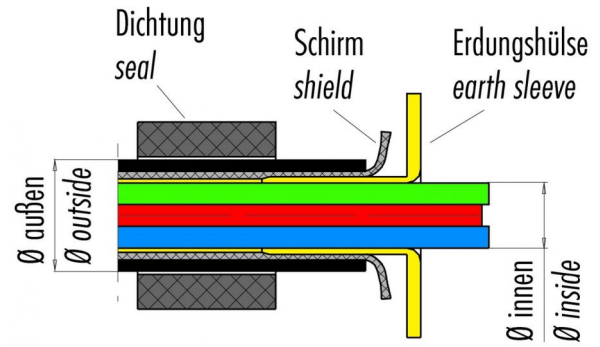

Product 623: Earthing sleeves with seal, cable diameter inner 7.0 mm, outer 10.0 mm
Area M23 Power

Article number 08 1200 100 070

Date: 2015-06-04 - Page 1 of 1

Illustration

Scale drawing

Matching products

- Cable plug connector, shieldable, cable outlet 6 - 10 mm, (earthing sleeves with seals must be ordered separately)
- Coupling plug, shieldable, cable outlet 6 - 10 mm, (earthing sleeves with seals must be ordered separately)
- Female cable connector, shieldable, cable outlet 6 - 10 mm, (earthing sleeves with seals must be ordered separately)
- Coupling socket, shieldable, cable outlet 6 - 10 mm, (earthing sleeves with seals must be ordered separately)