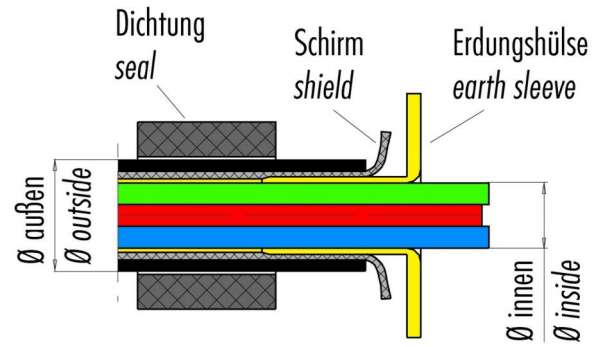

Product 623: Earthing sleeves with seal, cable diameter inner 4.1 mm, outer 6.0 mm
Area M23 Power

Article number 08 1200 060 041

Date: 2015-06-04 - Page 1 of 1

Illustration

Scale drawing

Matching products

- Cable plug connector, shieldable, cable outlet 6 - 10 mm, (earthing sleeves with seals must be ordered separately)
- Coupling plug, shieldable, cable outlet 6 - 10 mm, (earthing sleeves with seals must be ordered separately)
- Female cable connector, shieldable, cable outlet 6 - 10 mm, (earthing sleeves with seals must be ordered separately)
- Coupling socket, shieldable, cable outlet 6 - 10 mm, (earthing sleeves with seals must be ordered separately)