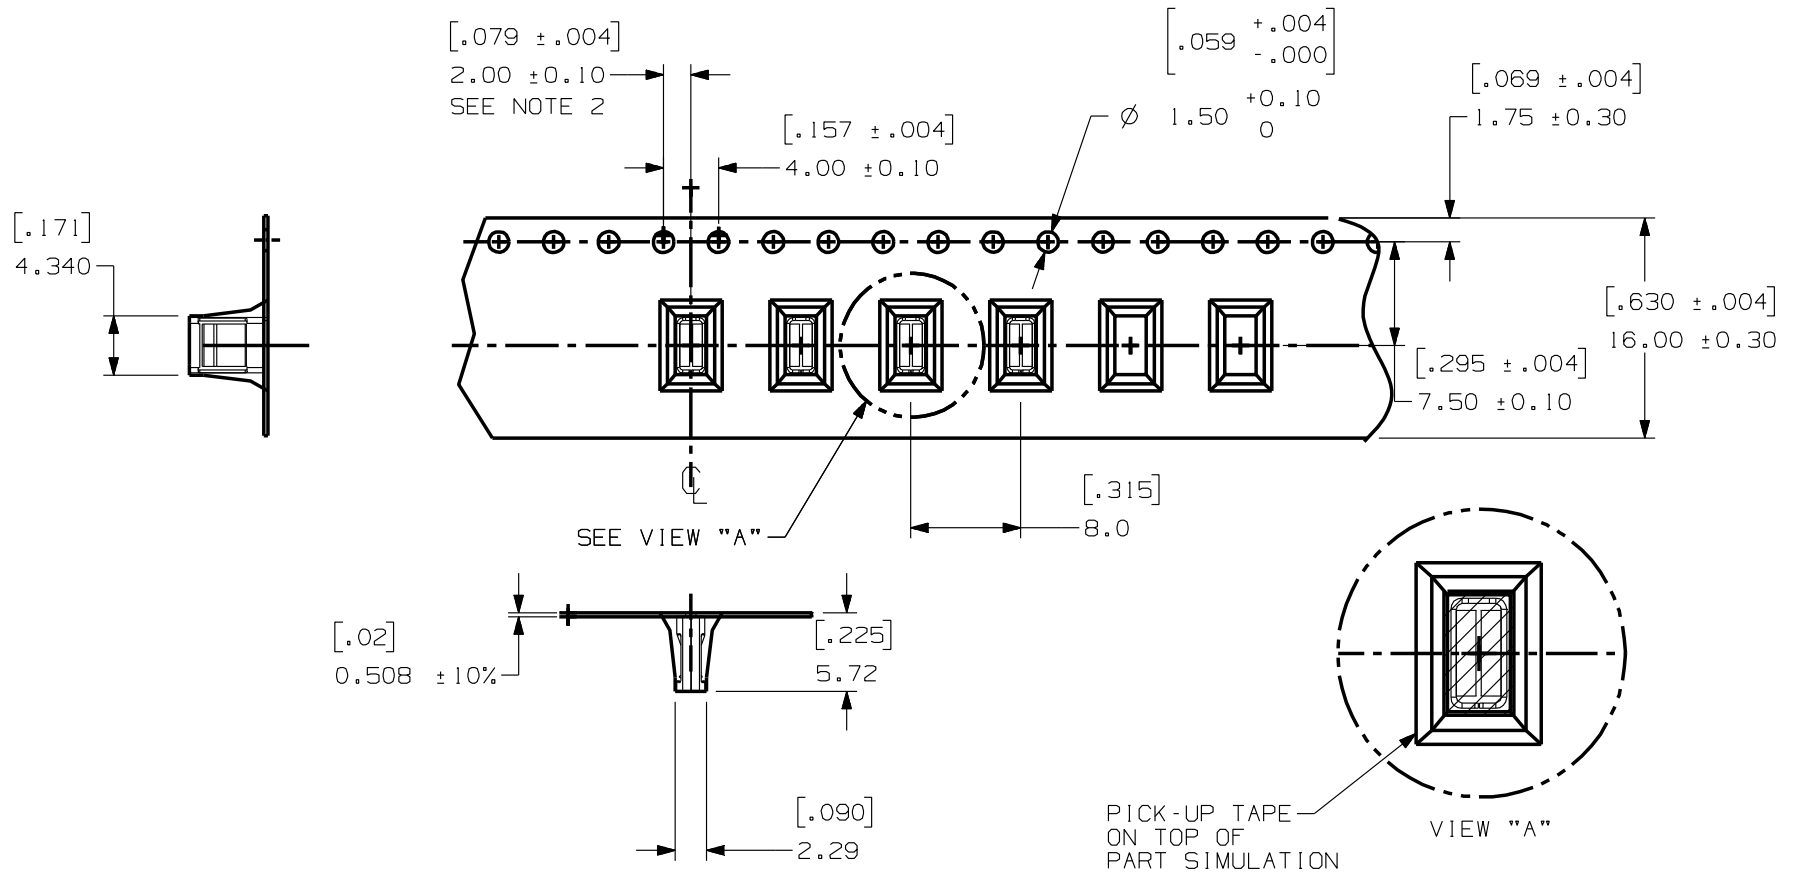

1266-TV-KT

Rev.
C

APPLICATION DRAWING

RoHS COMPLIANT

Zierick Product Related Recommendations are general guidelines only. Since each customer's design, process and application is different it is necessary that customers thoroughly test our products in specific applications.

ZIERICK

Radio Circle Drive
Mount Kisco, New York 10549

1266 IN 16mm
TAPE AND REEL

THIS DOCUMENT AND THE CONFIDENTIAL INFORMATION CONTAINED HERE ARE THE PROPERTY OF ZIERICK MANUFACTURING CORPORATION AND MAY NOT BE USED IN WHOLE OR IN PART IN ANY WAY, OR COMMUNICATED TO ANY PARTY OTHER THAN THE RECIPIENT WITHOUT THE EXPRESS PRIOR WRITTEN CONSENT OF ZIERICK MANUFACTURING CORPORATION.

1266-TV-KT

C