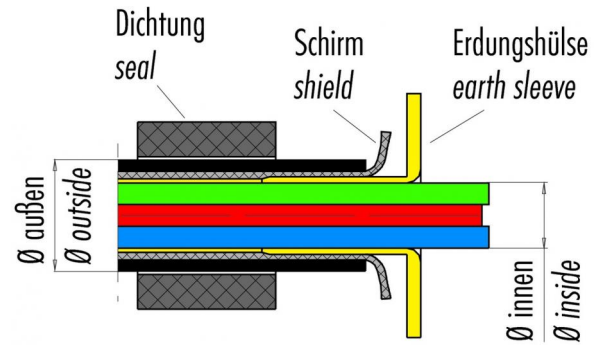

Product 623: Earthing sleeves with seal, cable diameter inner 4.6 mm, outer 8.5 mm
Area M23 Power

Article number 08 1200 085 046

Date: 2015-06-04 - Page 1 of 1

Illustration

Scale drawing

Matching products

- Cable plug connector, shieldable, cable outlet 6 - 10 mm, (earthing sleeves with seals must be ordered separately)
- Coupling plug, shieldable, cable outlet 6 - 10 mm, (earthing sleeves with seals must be ordered separately)
- Female cable connector, shieldable, cable outlet 6 - 10 mm, (earthing sleeves with seals must be ordered separately)
- Coupling socket, shieldable, cable outlet 6 - 10 mm, (earthing sleeves with seals must be ordered separately)